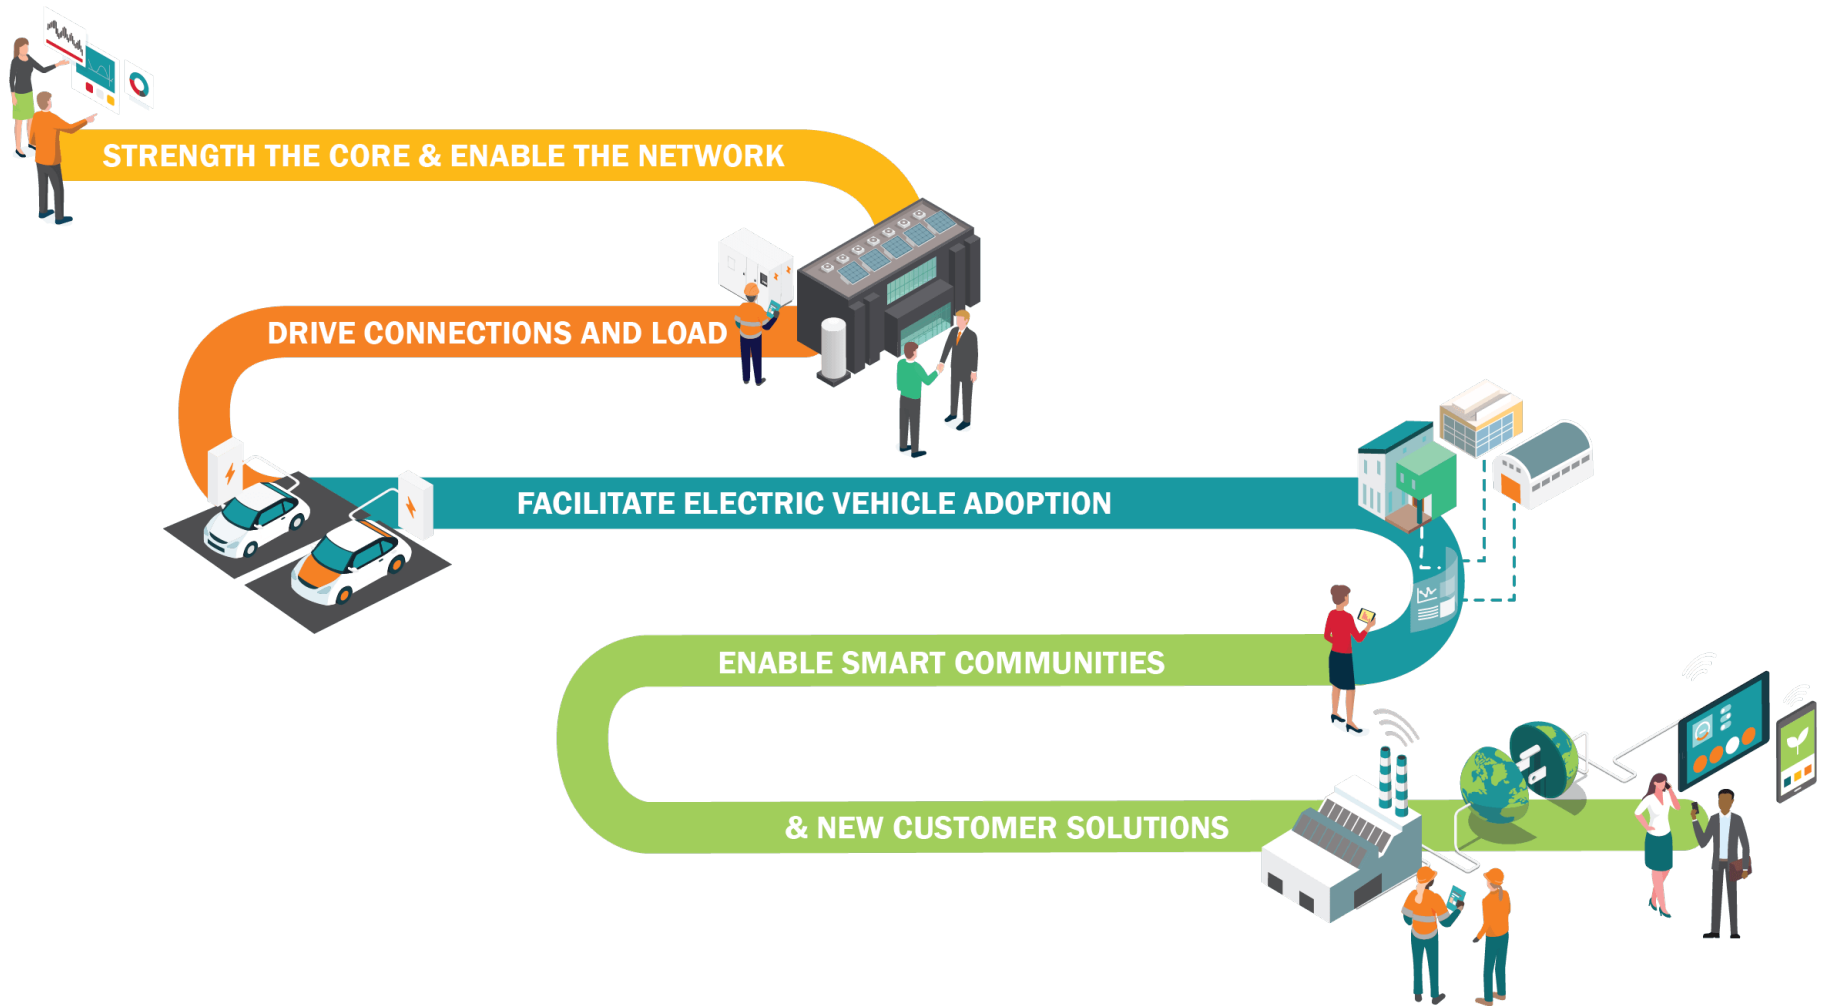

Corporate Strategy