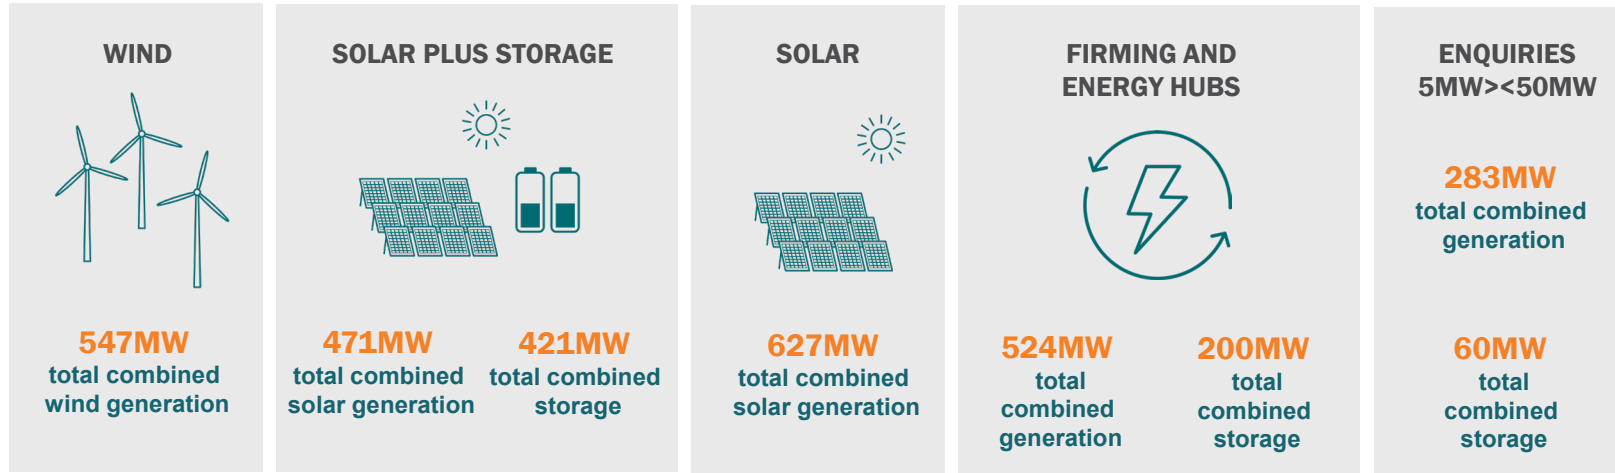

EXISTING LARGE SCALE RENEWABLES

1478.6MW

total combined generation capacity

32

sites > 5MW

Largest operational

Boco Rock Wind Farm
113.18 MW

Largest solar

Nevertire Solar Farm
105MW

Largest hydroelectric

22.5MW Copeton Dam
Hydro Power Station

Largest wind committed/ under construction

Flyers Creek Wind Farm
154.54MW

MAJOR CONNECTION PIPELINE* 2451MW GENERATION 680MW STORAGE

EXISTING ROOFTOP SOLAR

2.4GW

current peak network demand

2.1GW

34% increase in connections with rooftop solar predicted by 2025

Energy Flow (KW) 

Net Energy (KWh) 

Gross Generation (KW) 