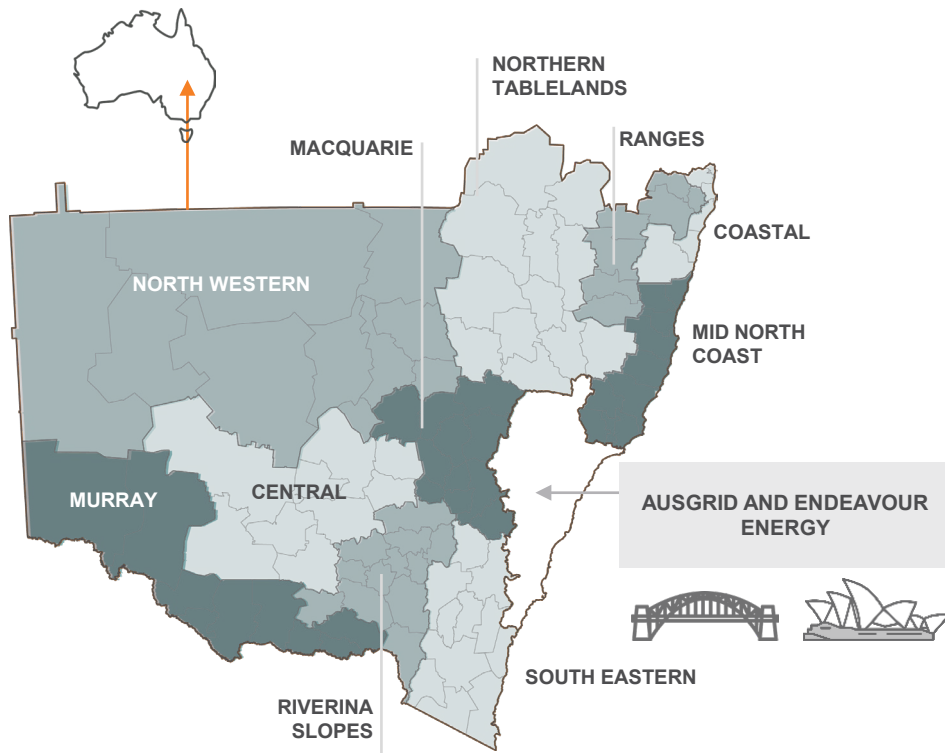

Energy Advisory Panel

Essential Energy network footprint

>870,000
customers

737,000
square kilometres
(457,950 miles²)
of network covering 95% of
New South Wales
& parts of southern Queensland

1,470
Powerlines, Ten of these
are each longer than
1,000km
(621 miles)