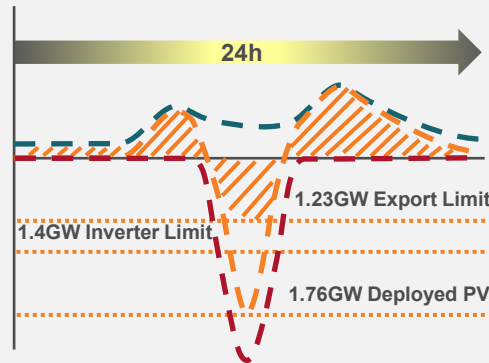

EXISTING LARGE SCALE RENEWABLES

1478.6MW

total combined generation capacity

32

sites > 5MW

Largest operational

Boco Rock Wind Farm
113.18 MW

Largest solar

Nevertire Solar Farm
105MW

Largest hydroelectric

22.5MW Copeton Dam
Hydro Power Station

Largest wind committed/ under construction

Flyers Creek Wind Farm
154.54MW

MAJOR CONNECTION PIPELINE* 2451MW GENERATION 680MW STORAGE

EXISTING ROOFTOP SOLAR

2.4GW

current peak network demand

2.1GW

34% increase in connections with rooftop solar predicted by 2025

Energy Flow (KW) 

Net Energy (KWh) 

Gross Generation (KW) 

Gross Load (KW) 

BATTERY ENERGY STORAGE SYSTEMS

First Network Battery
delivered February 2023

6
planned pole-top batteries

3
planned community batteries

* As at 24 March 2023

Essential Energy

Contact us: