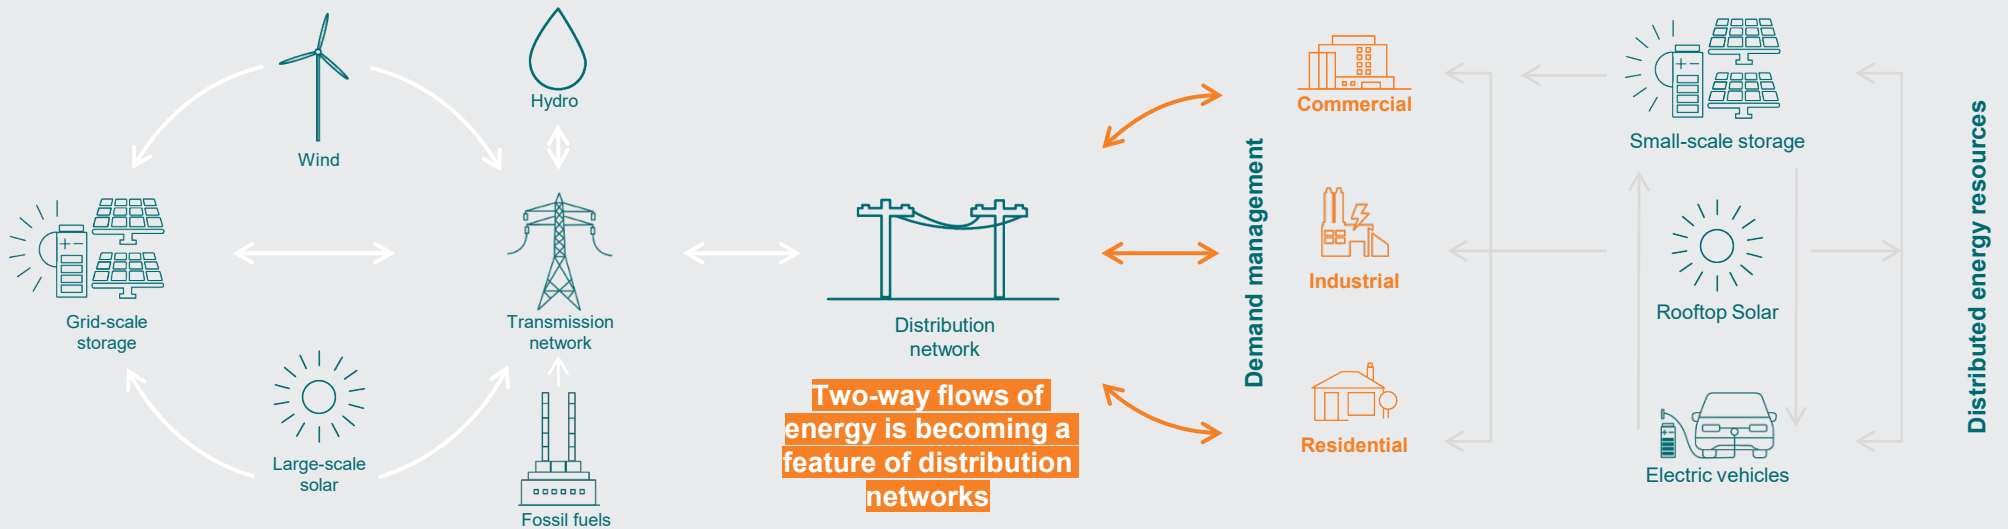

Energy ecosystem in transition

Australia Energy Regulator